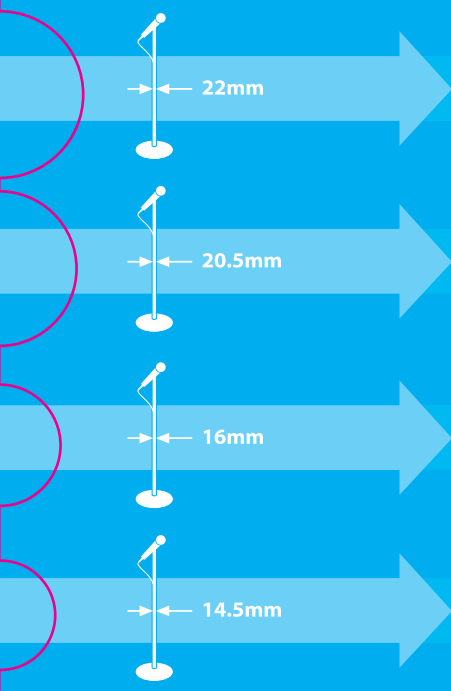

T1 ToneMatch™ audio engine microphone stand bracket

BOSE[®]