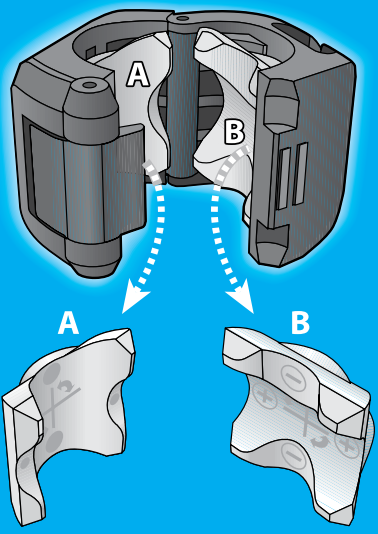

T1 ToneMatch™ audio engine microphone stand bracket

BOSE[®]