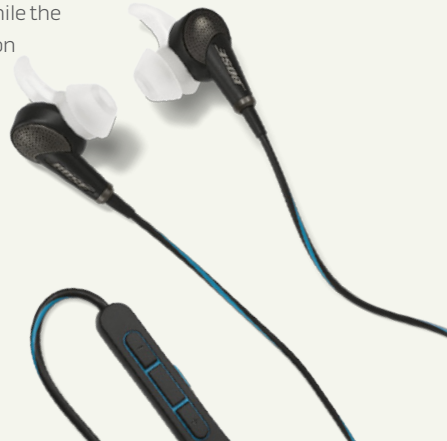

RRP for iPod and iPhone version: **\$399** | ■ Black □ White

RRP for Android/Samsung version: **\$399** | ■ Black □ White

NEW DESIGN QuietComfort® 20 ACOUSTIC NOISE CANCELLING HEADPHONES

Shut out the world – or let the world in. The choice is yours with the QuietComfort 20 Acoustic Noise Cancelling headphones – the first in-ear noise canceling headphones from Bose®. Enjoy better sound wherever you go, with noise cancelling to focus on your music, or in Aware mode. Proprietary StayHear®+ tips ensure a comfortable fit, while the inline mic/remote easily switches to calls on your iPhone or most Samsung devices.

RRP for iPod and iPhone version:

\$399 | ■ Black □ White

RRP for Android/Samsung version: **\$399** |

■ Black □ White

SoundLink® on-ear BLUETOOTH® HEADPHONES

These Bose® wireless stereo headphones offer best-in-class sound and the latest *Bluetooth* technology, with the ability to switch between two *Bluetooth* devices. And, when you're done listening, they fold smoothly for easy storage in their compact case.