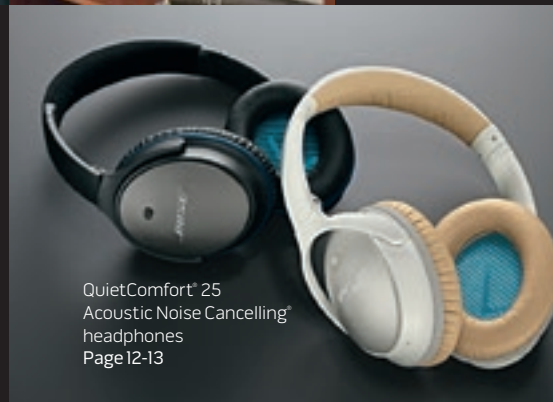

Solo 5 TV sound system
Page 16

QuietComfort® 25 Acoustic Noise Cancelling® headphones
Page 12-13

SoundLink® BLUETOOTH® SPEAKER

The best-performing mobile *Bluetooth*® speaker from Bose. Connects easily and wirelessly to your smartphone, tablet or other *Bluetooth*® device. Plays your music with depth and clarity. Slim design to slip conveniently into your bag or backpack, and a rechargeable lithium-ion battery that lets you play your music for up to 14 hours. A silicone button panel protects it from dirt and dust, and a wraparound metal grille adds to its durability. Optional accessory covers let you customise to a colour that fits your style.