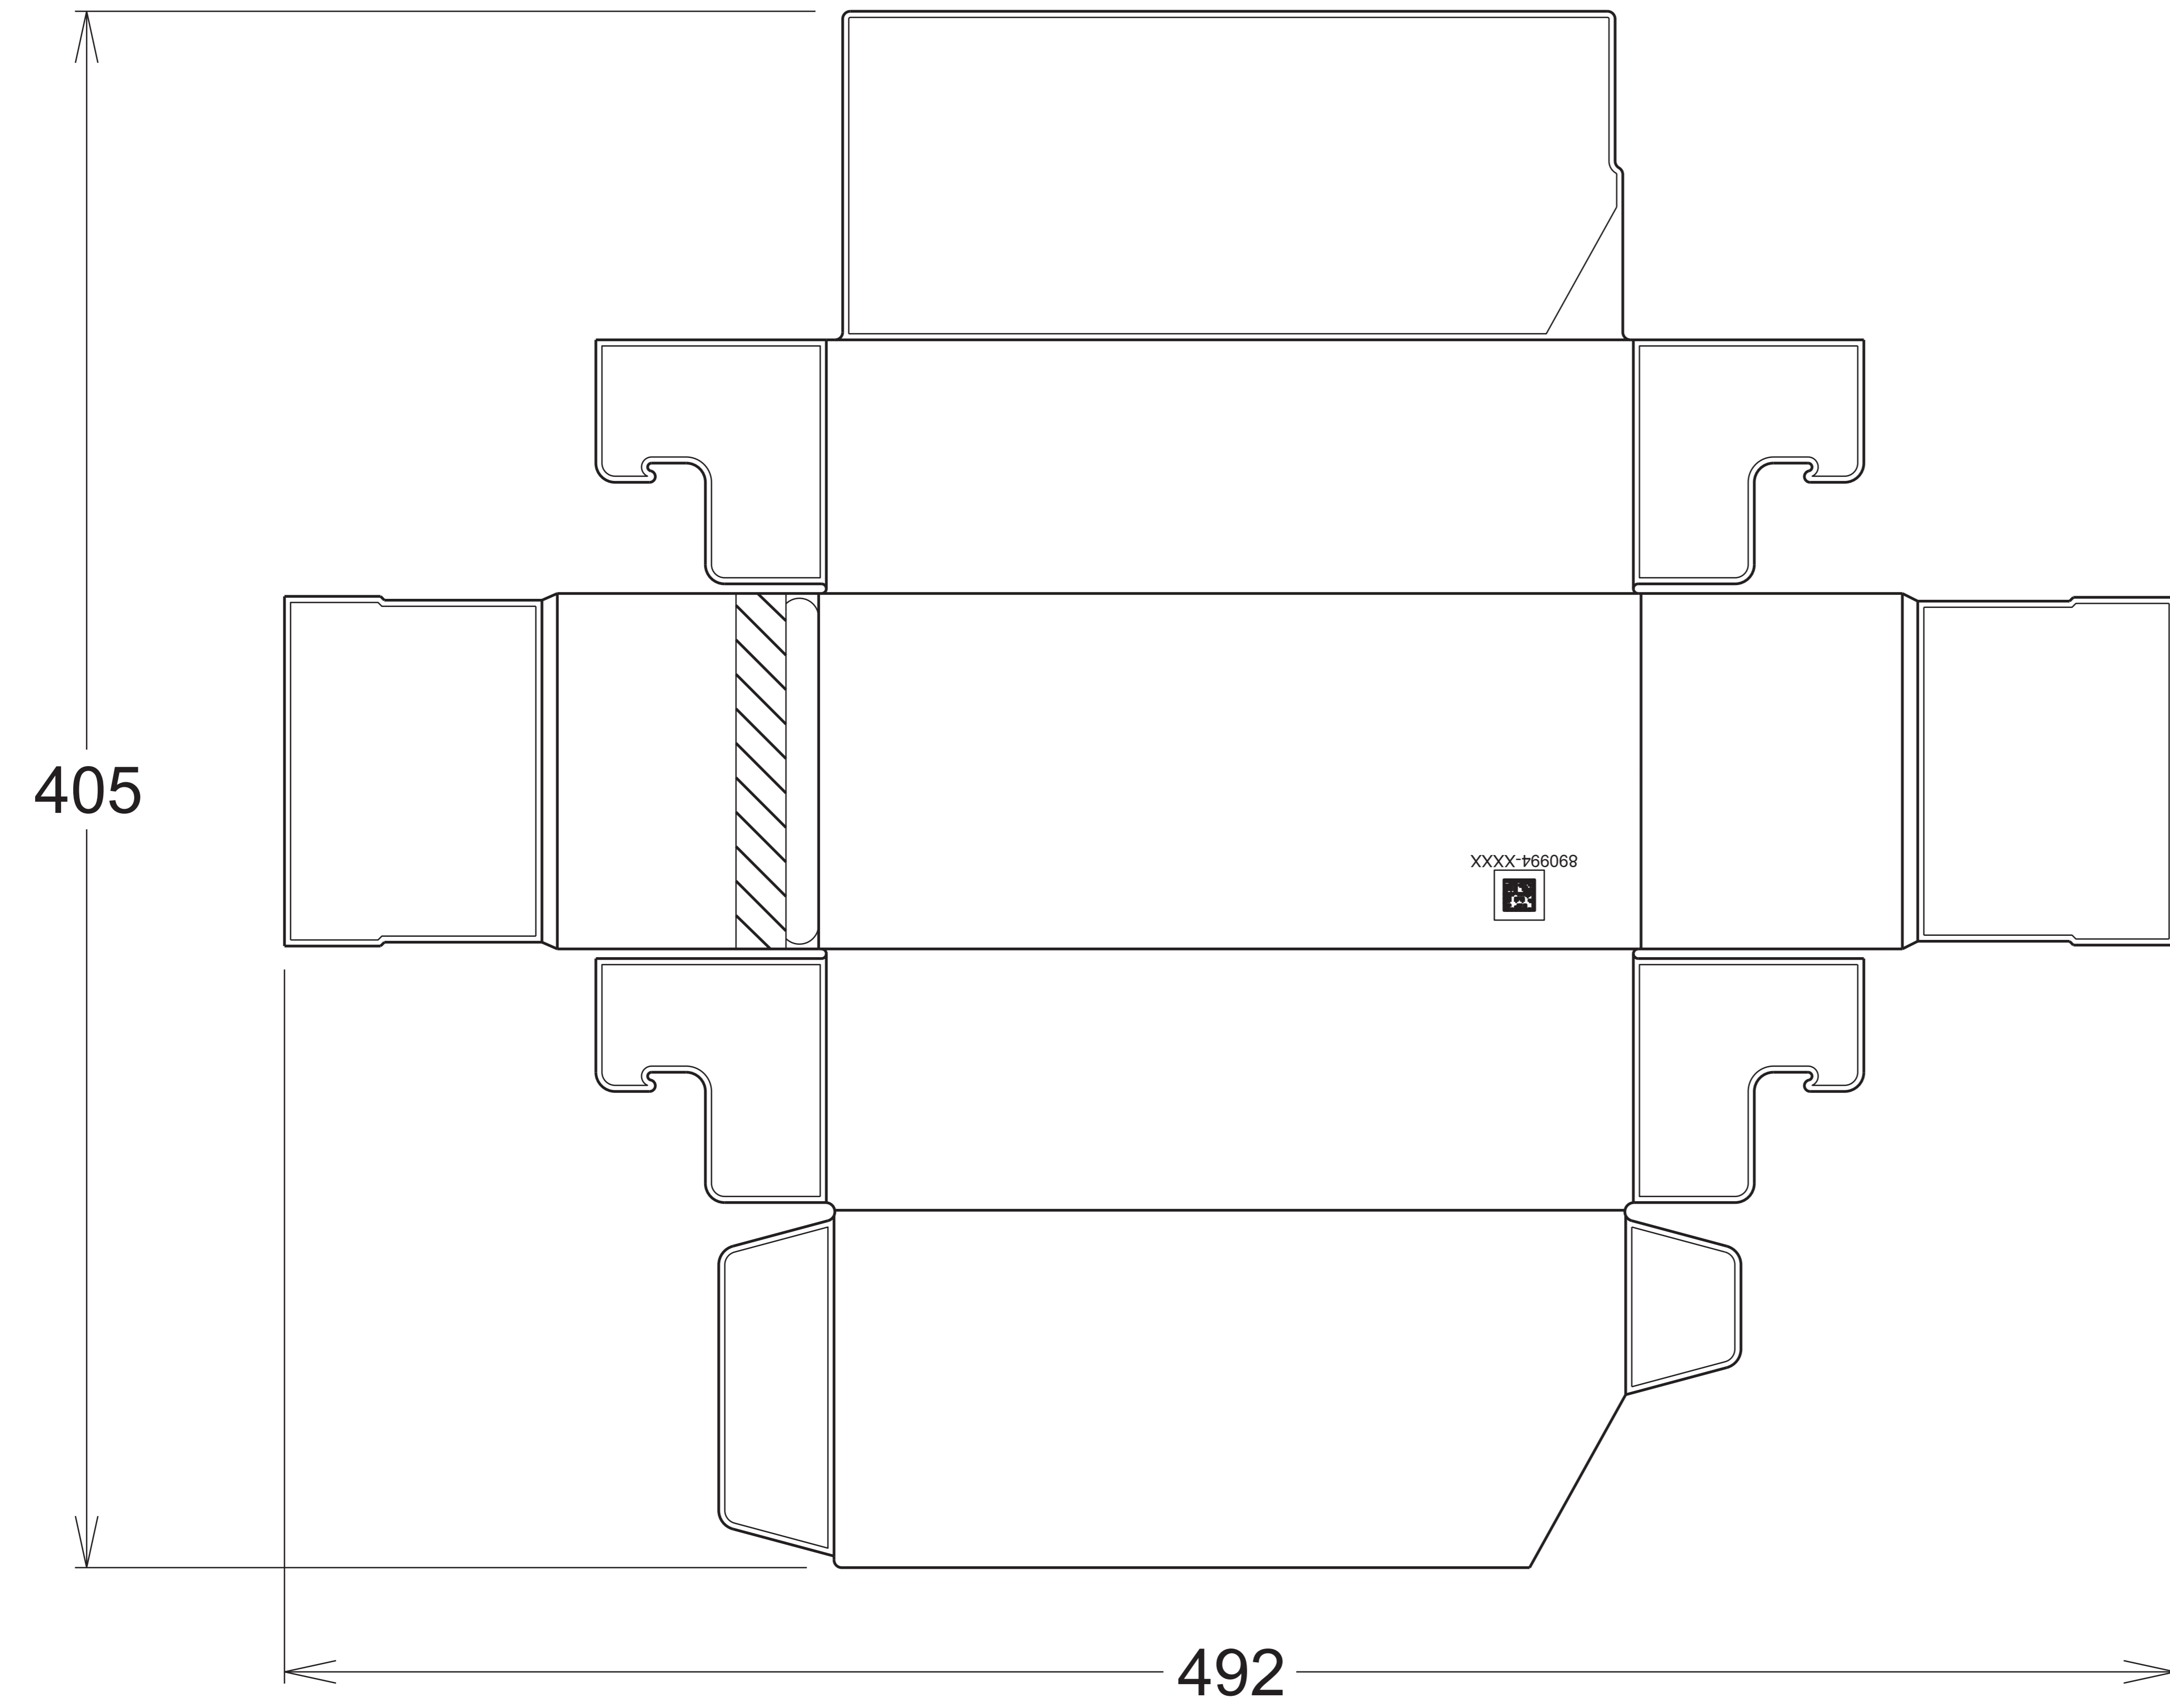

STRUCTURE NUMBER: SP890994
 PACKAGE WEIGHT: KG. LB.
 DATE: 12/11/23

Legend

-  Cut
-  Crease
-  Dimensions and text
-  Spot Label
-  Clear Tape
-  Covered
-  Covered When Set Up
-  Direct Print Live Area

OUTSIDE VIEW

INSIDE VIEW