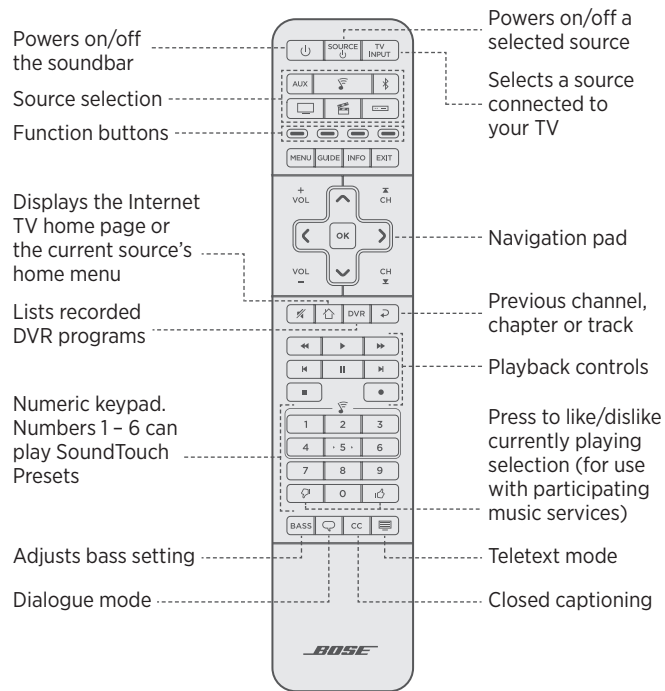

Universal remote control buttons

Source selection

After programming the remote control, you can switch between sources by selecting different inputs on your TV using the remote control.

Notes:

- To use the *Bluetooth* source, you must pair a mobile device to the soundbar (see page 5).
- Pressing , **AUX**, or on the remote control does not switch the source. It turns on the soundbar and changes the mode of the remote so that the remote can control your source's functions.

1. Press the button for the source you want to control.

The source button glows.

2. Press .

The source powers on.

3. If the source is connected to your TV, press and select the correct input on your TV.