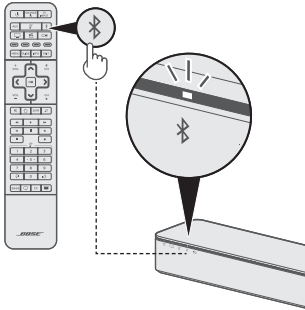

To stream music from your *Bluetooth*® phone or other mobile device, you must pair your mobile device with the soundbar.

Note: For more information on using *Bluetooth*® functions, refer to the owner's guide at global.Bose.com/Support/ST300

Pairing a mobile device

1. On the remote control, press and hold the *Bluetooth*® button until the *Bluetooth*® indicator on the soundbar blinks blue.

2. On your mobile device, turn on the *Bluetooth*® feature.
  3. Select your SoundTouch 300 soundbar from the device list.
2. Once paired, the soundbar emits a tone.

Pairing a mobile device with NFC

1. With the soundbar powered on, unlock your mobile device and turn on the *Bluetooth*® and NFC features.
2. Gently tap the NFC touchpoint on your mobile device to the top of the soundbar behind the Bose logo.

Your mobile device may prompt you to accept pairing.