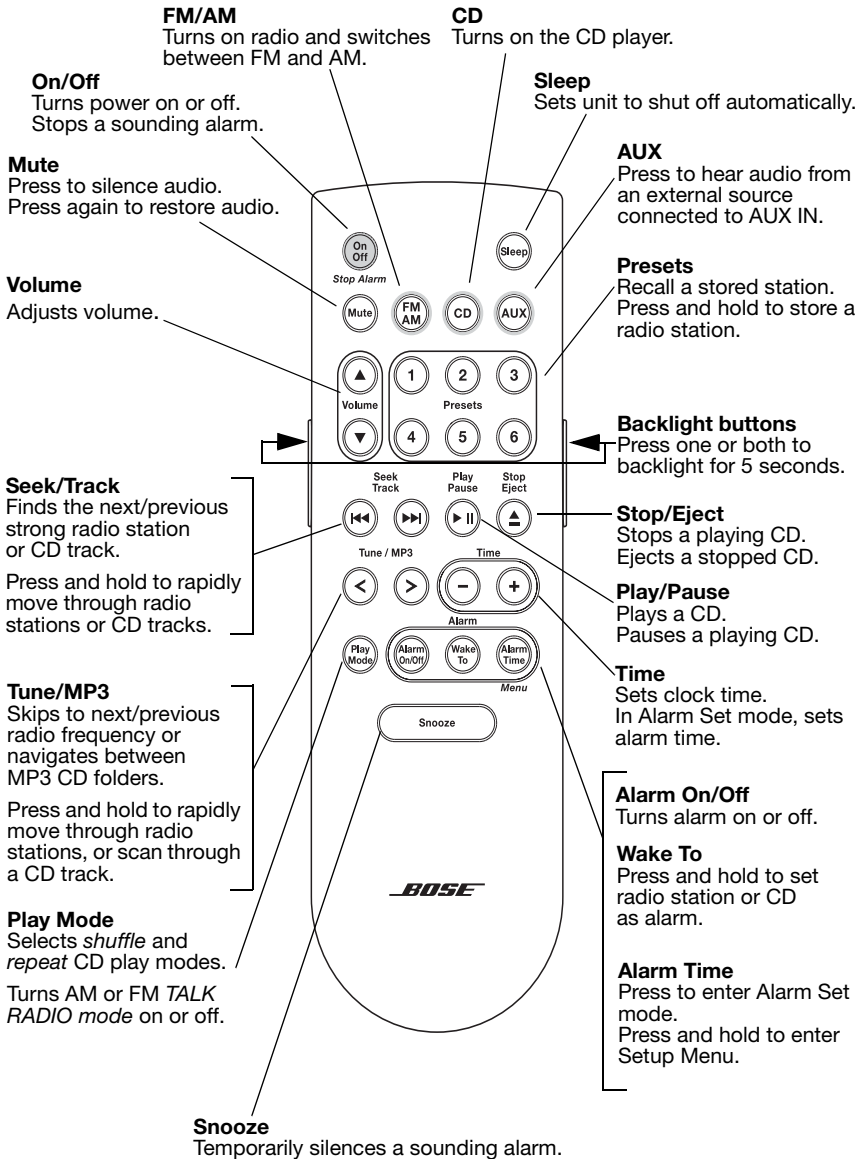

Operation

For a full explanation of button functionality, please refer to your *Wave® Music System Owner's Guide*. For product limited warranty information, please refer to the Owner's content at www.bose.com.