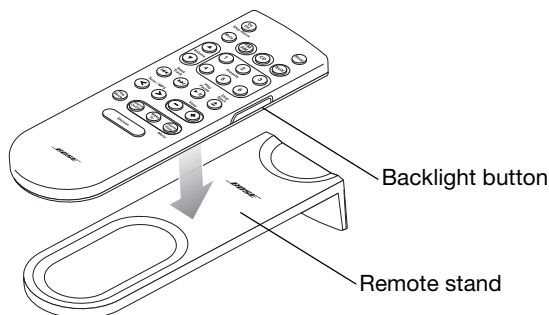

Carefully unpack the carton and save the packing materials for future use.

Installing batteries

Open the battery compartment by lifting the latch as shown below.

To install the two supplied AAA (LR03) alkaline batteries, observe the + and - polarity markings in the compartment.

Using the stand

Your remote fits securely in its stand. You may operate the remote while in the stand, without pointing it directly at the Wave® music system.

Using the backlight

Press one or both of the backlight buttons to light the remote for five seconds. To extend the lighting for five additional seconds, press any button.