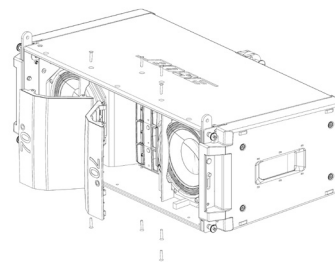

55° waveguide panels for SM5 loudspeaker

120° waveguide panels for SM20 loudspeaker

To install the optional waveguides, follow these instructions:

1. Verify the intended coverage pattern; number embossed on panel equals the horizontal coverage.
2. Remove the 6 screws that attach the grill to the loudspeaker module (3 on top of module and 3 on bottom).
3. Remove the grill. See Fig. 1.
4. Undo the 8 screws securing the waveguides into the module (4 on top of module and 4 on bottom). See Fig. 2.
5. Remove the waveguide panels from the module by pulling out the panels.
6. Place the new waveguide panels into the module. Confirm that the waveguide panel is fully seated in the module, with no gaps, and is not obstructing the diffraction slot. See Fig. 3.
7. Secure the new waveguide panels to the module by replacing the screws.
8. Re-attach the grill and replace the 6 screws.

Fig. 1. Remove loudspeaker grill

Fig. 2. Remove factory-installed waveguides

Fig. 3. Install accessory waveguides

ShowMatch™ DeltaQ™ Array Loudspeaker

Waveguide Accessories: SM5WG55 and SM20WG12

Safety Information