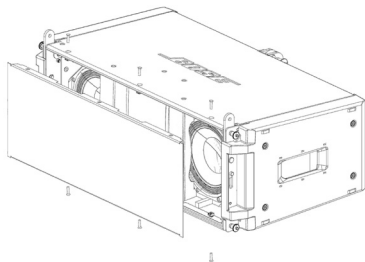

55° waveguide panels for SM5 loudspeaker

120° waveguide panels for SM20 loudspeaker

To install the optional waveguides, follow these instructions:

1. Verify the intended coverage pattern; number embossed on panel equals the horizontal coverage.
2. Remove the 6 screws that attach the grill to the loudspeaker module (3 on top of module and 3 on bottom).
3. Remove the grill. See Fig. 1.
4. Undo the 8 screws securing the waveguides into the module (4 on top of module and 4 on bottom). See Fig. 2.
5. Remove the waveguide panels from the module by pulling out the panels.
6. Place the new waveguide panels into the module. Confirm that the waveguide panel is fully seated in the module, with no gaps, and is not obstructing the diffraction slot. See Fig. 3.
7. Secure the new waveguide panels to the module by replacing the screws.
8. Re-attach the grill and replace the 6 screws.