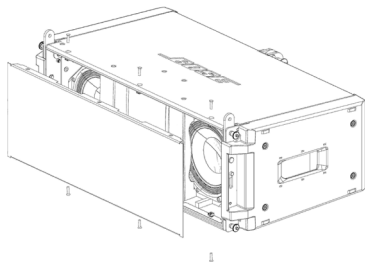

55° waveguide panels for SM5 loudspeaker

120° waveguide panels for SM20 loudspeaker

To install the optional waveguides, follow these instructions:

1. Verify the intended coverage pattern; number embossed on panel equals the horizontal coverage.
2. Remove the 6 screws that attach the grill to the loudspeaker module (3 on top of module and 3 on bottom).
3. Remove the grill. See Fig. 1.
4. Undo the 8 screws securing the waveguides into the module (4 on top of module and 4 on bottom). See Fig. 2.
5. Remove the waveguide panels from the module by pulling out the panels.
6. Place the new waveguide panels into the module. Confirm that the waveguide panel is fully seated in the module, with no gaps, and is not obstructing the diffraction slot. See Fig. 3.
7. Secure the new waveguide panels to the module by replacing the screws.
8. Re-attach the grill and replace the 6 screws.

Fig. 1. Remove loudspeaker grill

Fig. 2. Remove factory-installed waveguides

Fig. 3. Install accessory waveguides

ShowMatch™ DeltaQ™ Array Loudspeaker

Waveguide Accessories: SM5WG55 and SM20WG12

Safety Information