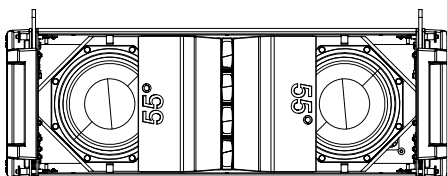

55° waveguide panels for SM5 loudspeaker

120° waveguide panels for SM20 loudspeaker

To install the optional waveguides, follow these instructions:

1. Verify the intended coverage pattern; number embossed on panel equals the horizontal coverage.
2. Remove the 6 screws that attach the grill to the loudspeaker module (3 on top of module and 3 on bottom).
3. Remove the grill. See Fig. 1.
4. Undo the 8 screws securing the waveguides into the module (4 on top of module and 4 on bottom). See Fig. 2.
5. Remove the waveguide panels from the module by pulling out the panels.
6. Place the new waveguide panels into the module. Confirm that the waveguide panel is fully seated in the module, with no gaps, and is not obstructing the diffraction slot. See Fig. 3.
7. Secure the new waveguide panels to the module by replacing the screws.
8. Re-attach the grill and replace the 6 screws.

Fig. 1. Remove loudspeaker grill

Fig. 2. Remove factory-installed waveguides

Fig. 3. Install accessory waveguides

ShowMatch™ DeltaQ™ Array Loudspeaker

Waveguide Accessories: SM5WG55 and SM20WG12

Safety Information