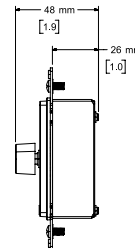

### CC-1D、EU/JP/US

Front View

Right View  
DIMENSIONS APPLY TO BOTH SID

Front View

Right View  
DIMENSIONS APPLY TO BOTH SID

Front View

Right View  
DIMENSIONS APPLY TO BOTH SID

### CC-2D、EU/JP/US

Front View

Right View  
DIMENSIONS APPLY TO BOTH SID

Front View

Right View  
DIMENSIONS APPLY TO BOTH SID

FRONT VIEW

RIGHT VIEW  
DIMENSIONS APPLY TO BOTH SID

### CC-3D、EU/JP/US

Front View

Right View  
DIMENSIONS APPLY TO BOTH SID

FRONT VIEW

RIGHT VIEW  
DIMENSIONS APPLY TO BOTH SID

FRONT VIEW

RIGHT VIEW  
DIMENSIONS APPLY TO BOTH SID

仕様および設置についての詳細は、PRO.BOSE.COMを参照してください。仕様は予告なしに変更される場合があります。01/2019