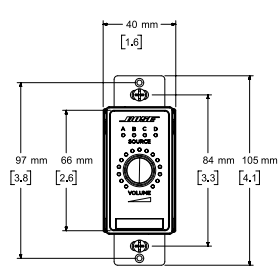

### CC-2D、EU/JP/US

Front View

Right View  
DIMENSIONS APPLY TO BOTH SID

Front View

Right View  
DIMENSIONS APPLY TO BOTH SID

FRONT VIEW

RIGHT VIEW  
DIMENSIONS APPLY TO BOTH SID

### CC-3D、EU/JP/US

Front View

Right View  
DIMENSIONS APPLY TO BOTH SID

FRONT VIEW

RIGHT VIEW  
DIMENSIONS APPLY TO BOTH SID

FRONT VIEW

RIGHT VIEW  
DIMENSIONS APPLY TO BOTH SID

仕様および設置についての詳細は、PRO.BOSE.COMを参照してください。仕様は予告なしに変更される場合があります。01/2019