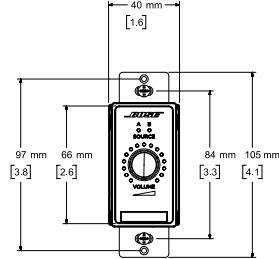

### CC-1D、EU/JP/US

Front View

Right View  
DIMENSIONS APPLY TO BOTH SID

Front View

Right View  
DIMENSIONS APPLY TO BOTH SID

Front View

Right View  
DIMENSIONS APPLY TO BOTH SID

### CC-2D、EU/JP/US

Front View

Right View  
DIMENSIONS APPLY TO BOTH SID

Front View

Right View  
DIMENSIONS APPLY TO BOTH SID

FRONT VIEW

RIGHT VIEW  
DIMENSIONS APPLY TO BOTH SID

### CC-3D、EU/JP/US

Front View

Right View  
DIMENSIONS APPLY TO BOTH SID

FRONT VIEW

RIGHT VIEW  
DIMENSIONS APPLY TO BOTH SID

FRONT VIEW

RIGHT VIEW  
DIMENSIONS APPLY TO BOTH SID

仕様および設置についての詳細は、PRO.BOSE.COMを参照してください。仕様は予告なしに変更される場合があります。01/2019