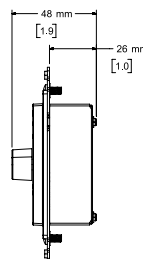

### CC-1D、EU/JP/US

Front View

Right View  
DIMENSIONS APPLY TO BOTH SID

Front View

Right View  
DIMENSIONS APPLY TO BOTH SID

Front View

Right View  
DIMENSIONS APPLY TO BOTH SID

### CC-2D、EU/JP/US

Front View

Right View  
DIMENSIONS APPLY TO BOTH SID

Front View

Right View  
DIMENSIONS APPLY TO BOTH SID

FRONT VIEW

RIGHT VIEW  
DIMENSIONS APPLY TO BOTH SID

### CC-3D、EU/JP/US

Front View

Right View  
DIMENSIONS APPLY TO BOTH SID

FRONT VIEW

RIGHT VIEW  
DIMENSIONS APPLY TO BOTH SID

FRONT VIEW

RIGHT VIEW  
DIMENSIONS APPLY TO BOTH SID

仕様および設置についての詳細は、PRO.BOSE.COMを参照してください。仕様は予告なしに変更される場合があります。01/2019