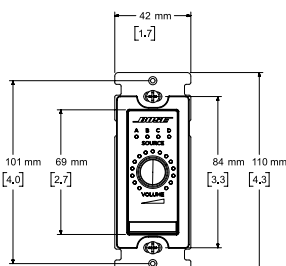

### CC-1D、EU/JP/US

Front View

Right View  
DIMENSIONS APPLY TO BOTH SID

Front View

Right View  
DIMENSIONS APPLY TO BOTH SID

Front View

Right View  
DIMENSIONS APPLY TO BOTH SID

### CC-2D、EU/JP/US

Front View

Right View  
DIMENSIONS APPLY TO BOTH SID

Front View

Right View  
DIMENSIONS APPLY TO BOTH SID

FRONT VIEW

RIGHT VIEW  
DIMENSIONS APPLY TO BOTH SID

### CC-3D、EU/JP/US

Front View

Right View  
DIMENSIONS APPLY TO BOTH SID

FRONT VIEW

RIGHT VIEW  
DIMENSIONS APPLY TO BOTH SID

FRONT VIEW

RIGHT VIEW  
DIMENSIONS APPLY TO BOTH SID

仕様および設置についての詳細は、PRO.BOSE.COMを参照してください。仕様は予告なしに変更される場合があります。01/2019