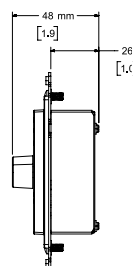

### CC-2D、EU/JP/US

Front View

Right View  
DIMENSIONS APPLY TO BOTH SID

Front View

Right View  
DIMENSIONS APPLY TO BOTH SID

FRONT VIEW

RIGHT VIEW  
DIMENSIONS APPLY TO BOTH SID

### CC-3D、EU/JP/US

Front View

Right View  
DIMENSIONS APPLY TO BOTH SID

FRONT VIEW

RIGHT VIEW  
DIMENSIONS APPLY TO BOTH SID

FRONT VIEW

RIGHT VIEW  
DIMENSIONS APPLY TO BOTH SID

仕様および設置についての詳細は、PRO.BOSE.COMを参照してください。仕様は予告なしに変更される場合があります。01/2019