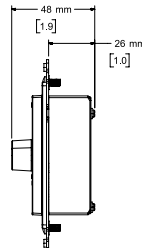

### CC-1D、EU/JP/US

Front View

Right View  
DIMENSIONS APPLY TO BOTH SID

Front View

Right View  
DIMENSIONS APPLY TO BOTH SID

Front View

Right View  
DIMENSIONS APPLY TO BOTH SID

### CC-2D、EU/JP/US

Front View

Right View  
DIMENSIONS APPLY TO BOTH SID

Front View

Right View  
DIMENSIONS APPLY TO BOTH SID

FRONT VIEW

RIGHT VIEW  
DIMENSIONS APPLY TO BOTH SID

### CC-3D、EU/JP/US

Front View

Right View  
DIMENSIONS APPLY TO BOTH SID

FRONT VIEW

RIGHT VIEW  
DIMENSIONS APPLY TO BOTH SID

FRONT VIEW

RIGHT VIEW  
DIMENSIONS APPLY TO BOTH SID

仕様および設置についての詳細は、PRO.BOSE.COMを参照してください。仕様は予告なしに変更される場合があります。01/2019