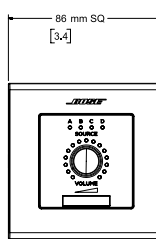

### CC-1D、EU/JP/US

Front View

Right View  
DIMENSIONS APPLY TO BOTH SID

Front View

Right View  
DIMENSIONS APPLY TO BOTH SID

Front View

Right View  
DIMENSIONS APPLY TO BOTH SID

### CC-2D、EU/JP/US

Front View

Right View  
DIMENSIONS APPLY TO BOTH SID

Front View

Right View  
DIMENSIONS APPLY TO BOTH SID

FRONT VIEW

RIGHT VIEW  
DIMENSIONS APPLY TO BOTH SID

### CC-3D、EU/JP/US

Front View

Right View  
DIMENSIONS APPLY TO BOTH SID

FRONT VIEW

RIGHT VIEW  
DIMENSIONS APPLY TO BOTH SID

FRONT VIEW

RIGHT VIEW  
DIMENSIONS APPLY TO BOTH SID

仕様および設置についての詳細は、PRO.BOSE.COMを参照してください。仕様は予告なしに変更される場合があります。01/2019