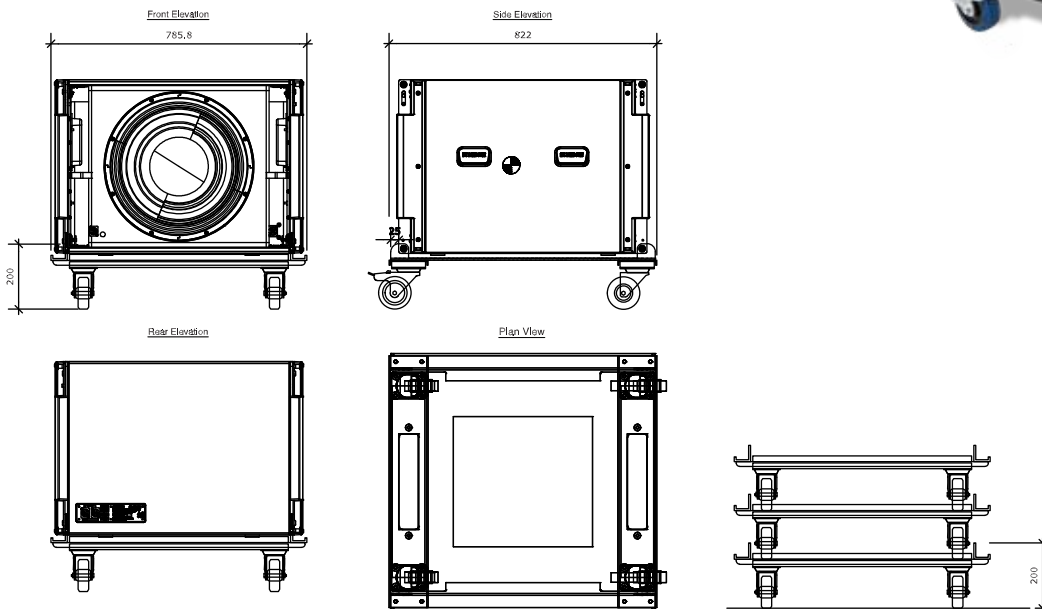

ShowMatch SMS118 Transport Dolly

Product Description

The Bose Professional ShowMatch SMS118 Transport dolly carries either one, two or three ShowMatch SMS118 subwoofers. The ShowMatch Dolly contains integrated attachment points allowing the SMS118 to be pinned directly to the dolly, while additional subwoofers can be stacked and pinned to each other. When not in use, multiple dollies can be stacked for storage. The ShowMatch SMS118 Transport Dolly is constructed of powder-coated steel and Baltic Birch with a textured finish to reduce the risk of damage to subwoofers.

Key Features

- Carries up to three (3) ShowMatch SMS118 subwoofers.
- Multiple dollies can be stacked for space-saving storage.
- Slightly larger than SMS118 subwoofer for protection during transport.
- Two locking casters.

Specifications

Material	Powder-coated steel and Baltic Birch
Finish	Black textured finish
Dimensions W x H x D	30.9 x 7.9 x 32.4 in 78.6 x 20 x 82.2 cm
Weight	48 lbs 21.77 kg
Product Code	809927-0010

For additional specifications and application information, please visit PRO.BOSE.COM. Specifications subject to change without notice.