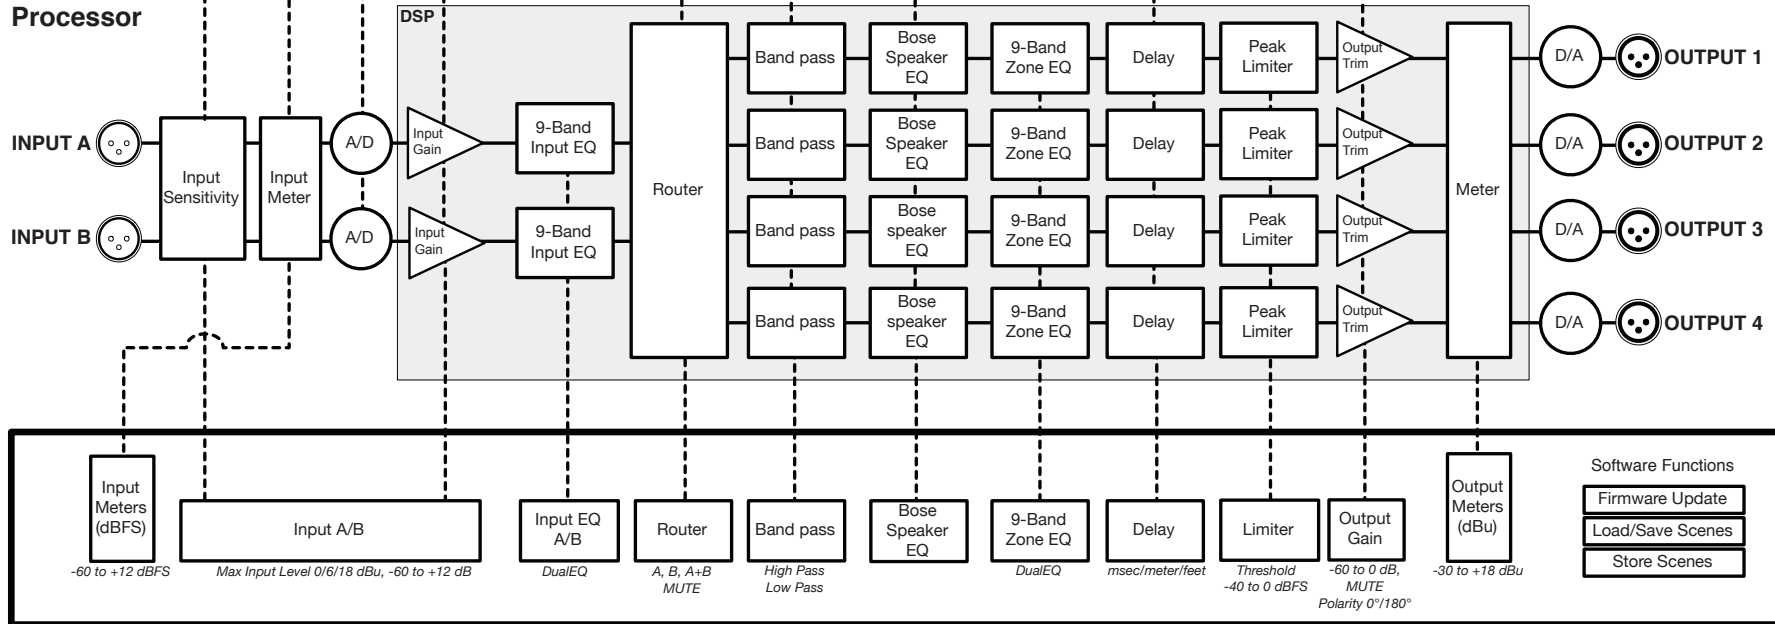

ControlSpace® SP-24 Sound Processor

TECHNICAL BLOCK DIAGRAM

Front panel access

Processor

SP-24 Editor software access

All information subject to change without notice.
© 2012 Bose Corporation
All trademarks are those of their respective owners.