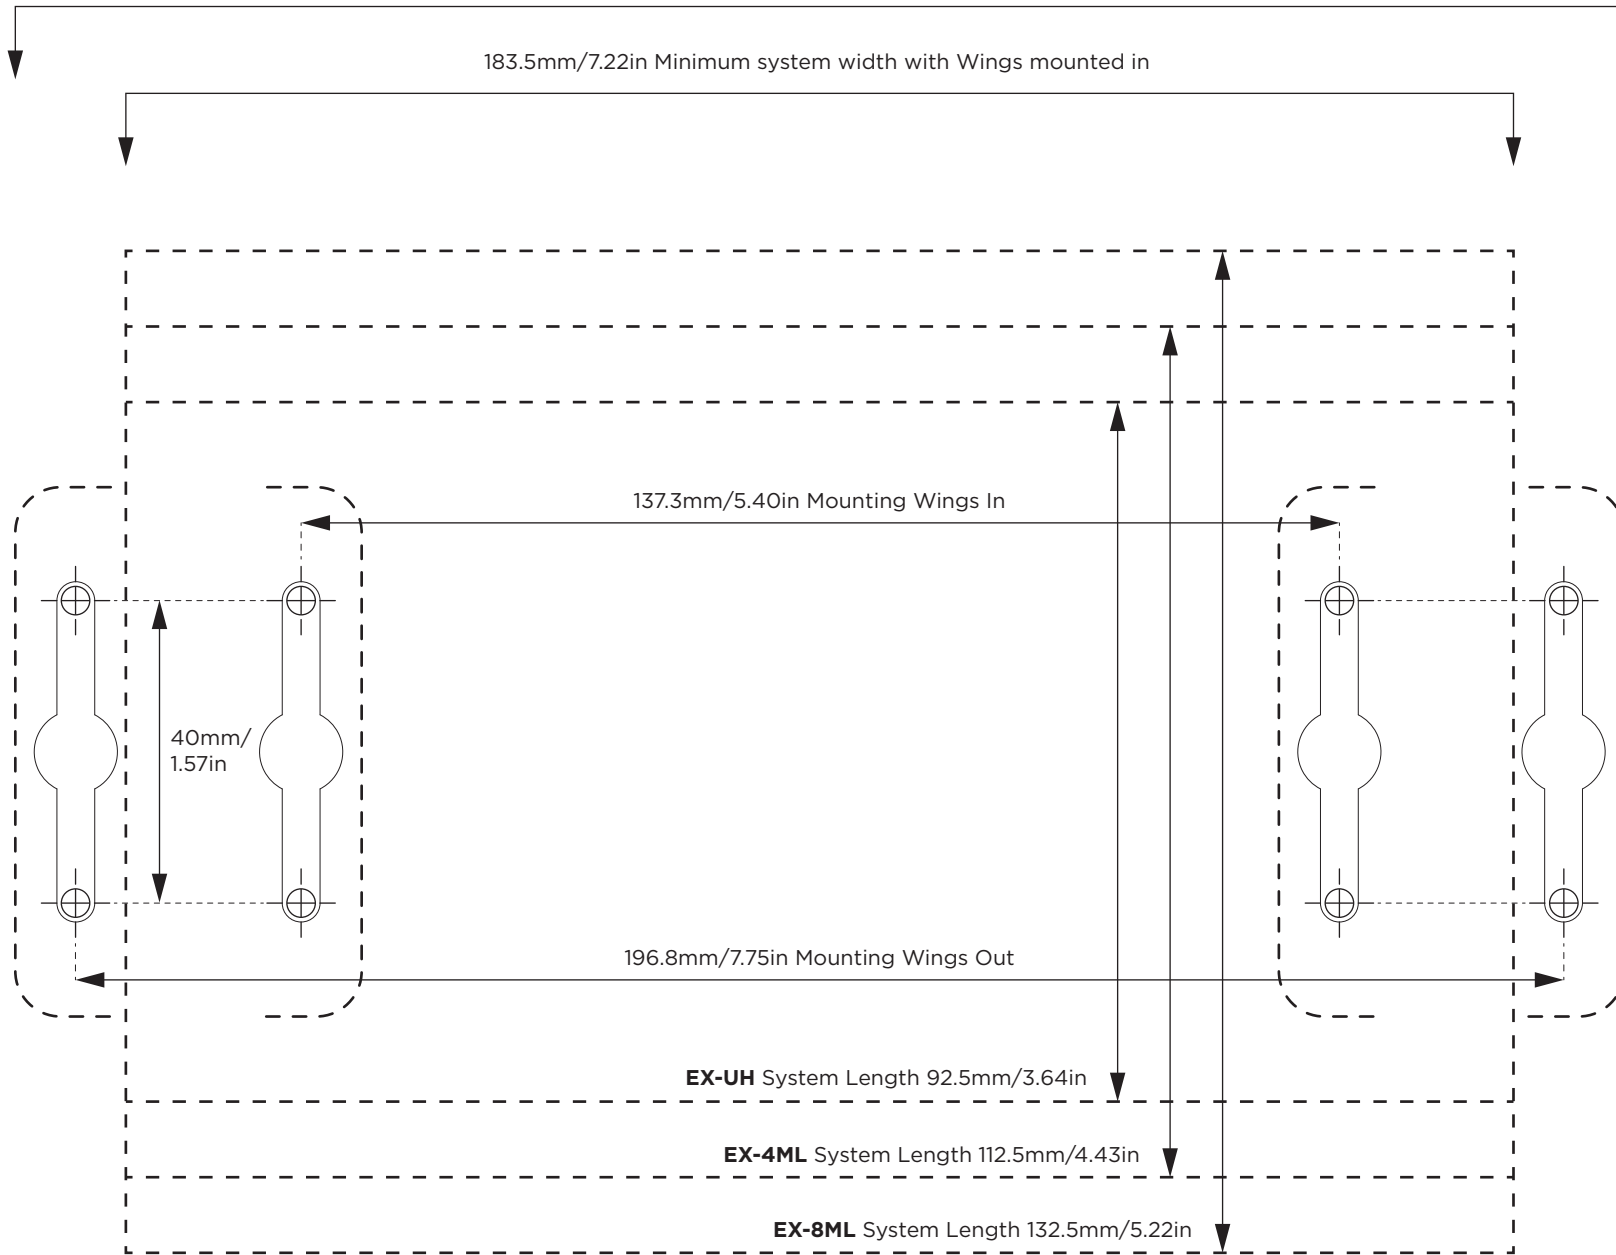

Mounting Template for Bose ControlSpace EX-8ML, EX-4ML and EX-UH

212.8mm/8.38in Maximum system width with Wings mounted out

183.5mm/7.22in Minimum system width with Wings mounted in

2

1

IN

A4

IN

0 1 2

DO NOT RESCALE THIS PAGE. Print at 100% scale only.

A4

CM

3 2 1 0

3

2

1