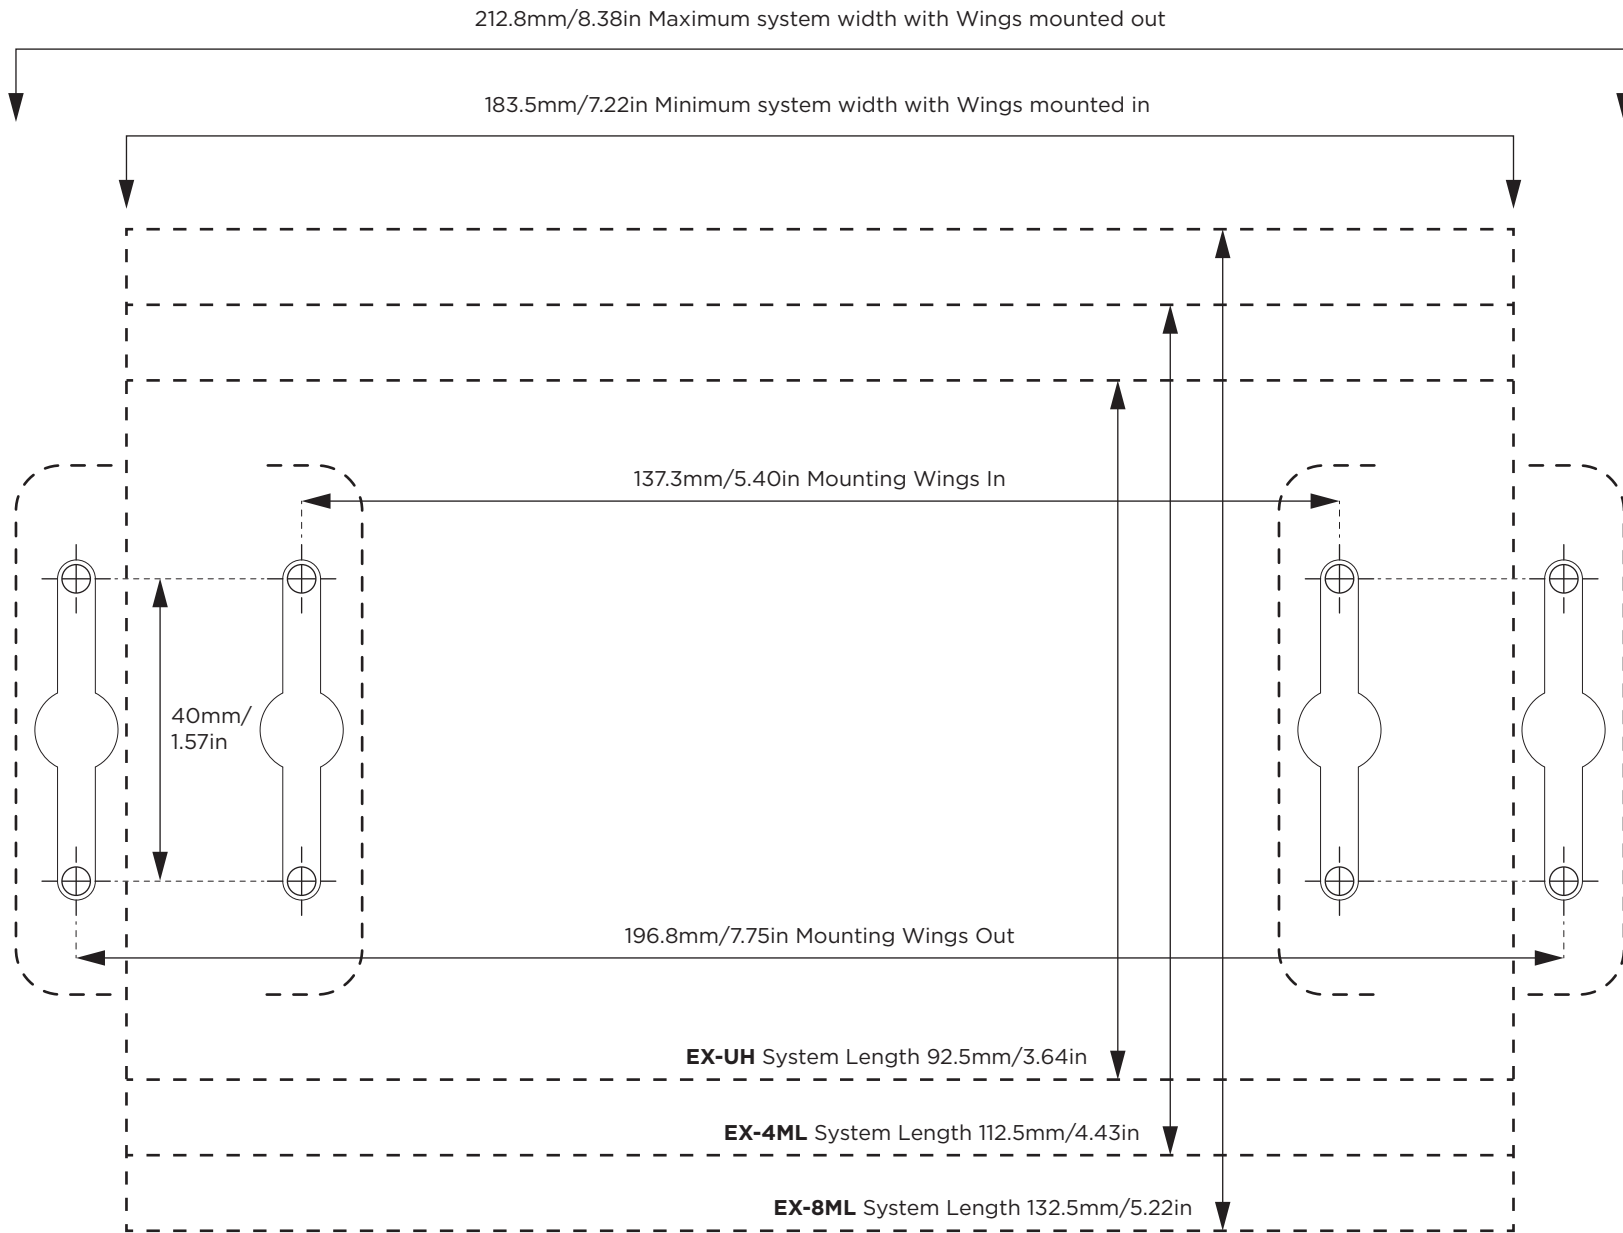

Mounting Template for Bose ControlSpace EX-8ML, EX-4ML and EX-UH

DO NOT RESCALE THIS PAGE. Print at 100% scale only.