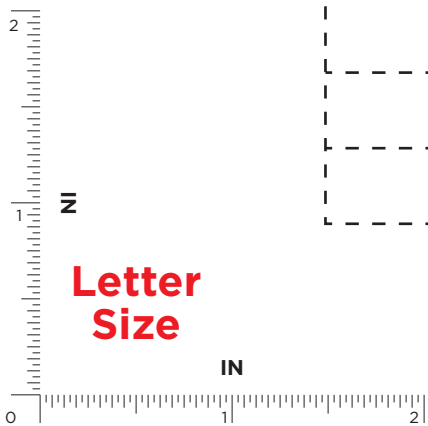

Mounting Template for Bose ControlSpace EX-8ML, EX-4ML and EX-UH

DO NOT RESCALE THIS PAGE. Print at 100% scale only.