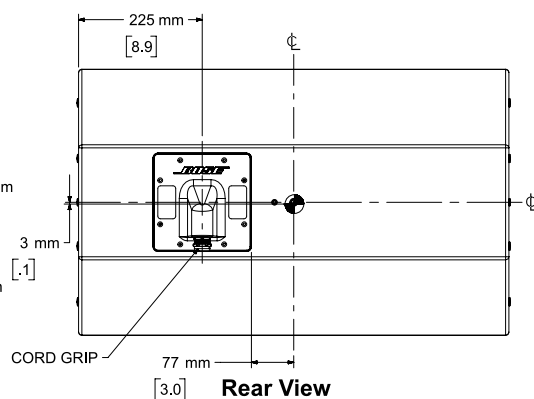

周波数特性(100° ウェーブガイド)

指向角(100° ウェーブガイド)

ArenaMatch AM40

DeltaQ array loudspeaker

Top View

Front View
GRILLE NOT SHOWN

Right View
DIMENSIONS APPLY TO BOTH SIDES

Rear View

- NOTES:
1. SYMBOL INDICATES CENTER OF GRAVITY
 2. WEIGHT APPROX. 34.9kg/76.9lbs
 3. DIMENSIONS ARE IN MILLIMETERS OVER INCHES
 4. SYMBOL INDICATES M12 THREAD FOR AMMCPLAT
 5. SYMBOL INDICATES M10 THREAD FOR AMUBRKT
 6. SYMBOL INDICATES M6 THREAD FOR AIMING STABILIZATION