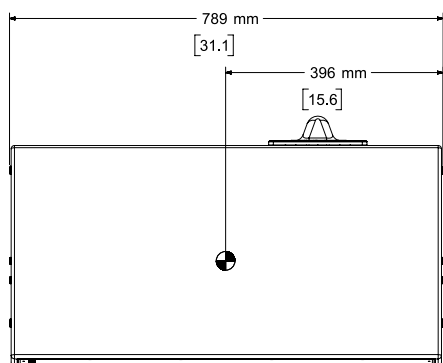

周波数特性(100° ウェーブガイド)

指向角(100° ウェーブガイド)

ArenaMatch AM40

DeltaQ array loudspeaker

Top View

Front View
GRILLE NOT SHOWN

Right View
DIMENSIONS APPLY TO BOTH SIDES

Rear View

- NOTES:
1. SYMBOL INDICATES CENTER OF GRAVITY
 2. WEIGHT APPROX. 34.9kg/76.9lbs
 3. DIMENSIONS ARE IN MILLIMETERS OVER INCHES
 4. SYMBOL INDICATES M12 THREAD FOR AMMCPLAT
 5. SYMBOL INDICATES M10 THREAD FOR AMUBRKT
 6. SYMBOL INDICATES M6 THREAD FOR AIMING STABILIZATION