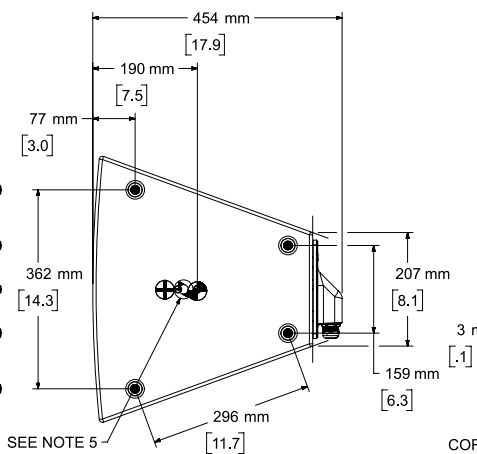

周波数特性(100° ウェーブガイド)

指向角(100° ウェーブガイド)

ArenaMatch AM40

DeltaQ array loudspeaker

Top View

Front View
GRILLE NOT SHOWN

Right View
DIMENSIONS APPLY TO BOTH SIDES

Rear View

- NOTES:
1. SYMBOL INDICATES CENTER OF GRAVITY
 2. WEIGHT APPROX. 34.9kg/76.9lbs
 3. DIMENSIONS ARE IN MILLIMETERS OVER INCHES
 4. SYMBOL INDICATES M12 THREAD FOR AMMCPLAT
 5. SYMBOL INDICATES M10 THREAD FOR AMUBRKT
 6. SYMBOL INDICATES M6 THREAD FOR AIMING STABILIZATION