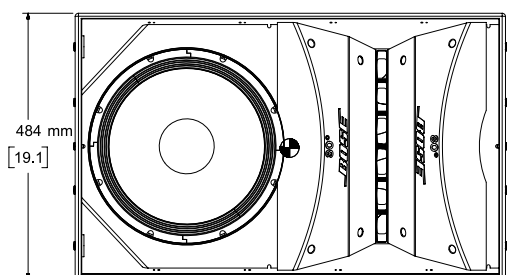

周波数特性(100° ウェーブガイド)

指向角(100° ウェーブガイド)

ArenaMatch AM40

DeltaQ array loudspeaker

Top View

Front View
GRILLE NOT SHOWN

Right View
DIMENSIONS APPLY TO BOTH SIDES

Rear View

- NOTES:
1. SYMBOL INDICATES CENTER OF GRAVITY
 2. WEIGHT APPROX. 34.9kg/76.9lbs
 3. DIMENSIONS ARE IN MILLIMETERS OVER INCHES
 4. SYMBOL INDICATES M12 THREAD FOR AMMCPLAT
 5. SYMBOL INDICATES M10 THREAD FOR AMUBRKT
 6. SYMBOL INDICATES M6 THREAD FOR AIMING STABILIZATION