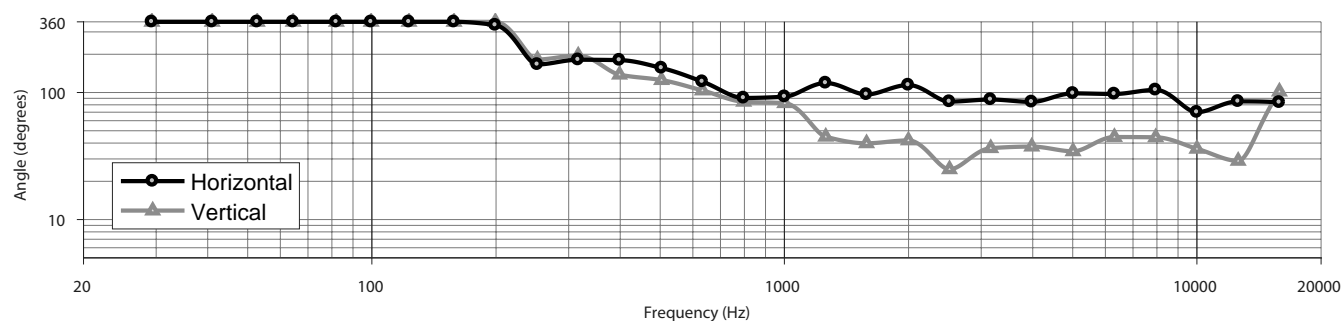

ArenaMatch AM40

DeltaQ array loudspeaker

周波数特性 (60° ウェーブガイド)

指向角 (60° ウェーブガイド)

周波数特性 (80° ウェーブガイド)

指向角 (80° ウェーブガイド)

ArenaMatch AM40

DeltaQ array loudspeaker

周波数特性(100° ウェーブガイド)

指向角(100° ウェーブガイド)

ArenaMatch AM40

DeltaQ array loudspeaker

Top View

Front View
GRILLE NOT SHOWN

Right View
DIMENSIONS APPLY TO BOTH SIDES

Rear View

- NOTES:
1. SYMBOL INDICATES CENTER OF GRAVITY
 2. WEIGHT APPROX. 34.9kg/76.9lbs
 3. DIMENSIONS ARE IN MILLIMETERS OVER INCHES
 4. SYMBOL INDICATES M12 THREAD FOR AMMCPLAT
 5. SYMBOL INDICATES M10 THREAD FOR AMUBRKT
 6. SYMBOL INDICATES M6 THREAD FOR AIMING STABILIZATION