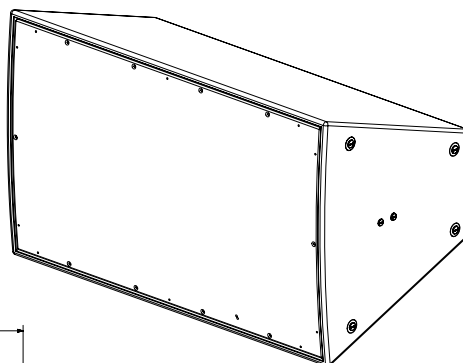

周波数特性(100° ウェーブガイド)

指向角(100° ウェーブガイド)

ArenaMatch AM40

DeltaQ array loudspeaker

Top View

Front View
GRILLE NOT SHOWN

Right View
DIMENSIONS APPLY TO BOTH SIDES

Rear View

- NOTES:
1. SYMBOL INDICATES CENTER OF GRAVITY
 2. WEIGHT APPROX. 34.9kg/76.9lbs
 3. DIMENSIONS ARE IN MILLIMETERS OVER INCHES
 4. SYMBOL INDICATES M12 THREAD FOR AMMCPLAT
 5. SYMBOL INDICATES M10 THREAD FOR AMUBRKT
 6. SYMBOL INDICATES M6 THREAD FOR AIMING STABILIZATION