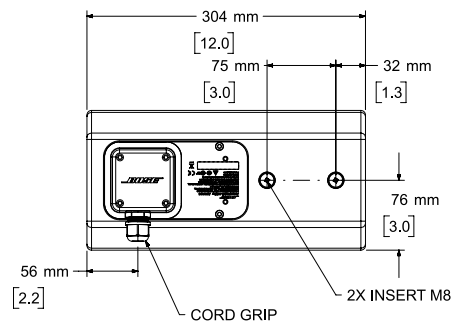

Top View

Rear View
BRACKET ONLY

Front View

Right View
DIMENSIONS APPLY TO BOTH SIDES

Rear View
BRACKET REMOVED FOR CLARITY

Bottom View
BRACKET REMOVED FOR CLARITY

- NOTES:
1. DIMENSIONS ARE IN MILLIMETERS OVER INCHES
 2. WEIGHT APPROX. 6.5kg [14.4lbs] (SPEAKER ONLY)
WEIGHT W/BRACKET 7.4kg [16.4lbs]