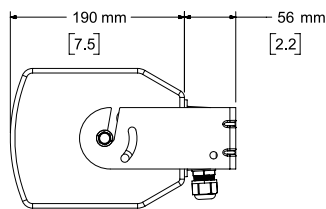

Top View

Rear View
BRACKET ONLY

Front View

Right View
DIMENSIONS APPLY TO BOTH SIDES

Rear View
BRACKET REMOVED FOR CLARITY

Bottom View
BRACKET REMOVED FOR CLARITY

- NOTES:
1. DIMENSIONS ARE IN MILLIMETERS OVER INCHES
 2. WEIGHT APPROX. 6.5kg [14.4lbs] (SPEAKER ONLY)
WEIGHT W/BRACKET 7.4kg [16.4lbs]