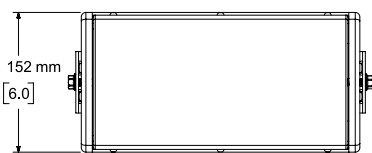

Top View

Rear View
BRACKET ONLY

Front View

Right View
DIMENSIONS APPLY TO BOTH SIDES

Rear View
BRACKET REMOVED FOR CLARITY

Bottom View
BRACKET REMOVED FOR CLARITY

- NOTES:
1. DIMENSIONS ARE IN MILLIMETERS OVER INCHES
 2. WEIGHT APPROX. 6.5kg [14.4lbs] (SPEAKER ONLY)
WEIGHT W/BRACKET 7.4kg [16.4lbs]