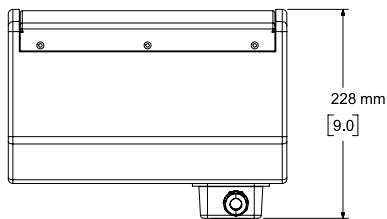

Top View

Rear View
BRACKET ONLY

Front View

Right View
DIMENSIONS APPLY TO BOTH SIDES

Rear View
BRACKET REMOVED FOR CLARITY

Bottom View
BRACKET REMOVED FOR CLARITY

- NOTES:
1. DIMENSIONS ARE IN MILLIMETERS OVER INCHES
 2. WEIGHT APPROX. 6.5kg [14.4lbs] (SPEAKER ONLY)
WEIGHT W/BRACKET 7.4kg [16.4lbs]