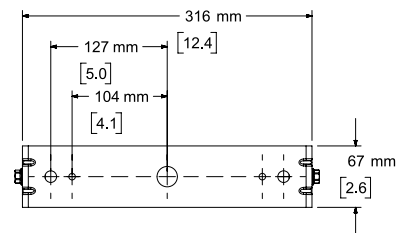

Top View

Rear View
BRACKET ONLY

Front View

Right View
DIMENSIONS APPLY TO BOTH SIDES

Rear View
BRACKET REMOVED FOR CLARITY

Bottom View
BRACKET REMOVED FOR CLARITY

- NOTES:
1. DIMENSIONS ARE IN MILLIMETERS OVER INCHES
 2. WEIGHT APPROX. 6.5kg [14.4lbs] (SPEAKER ONLY)
WEIGHT W/BRACKET 7.4kg [16.4lbs]