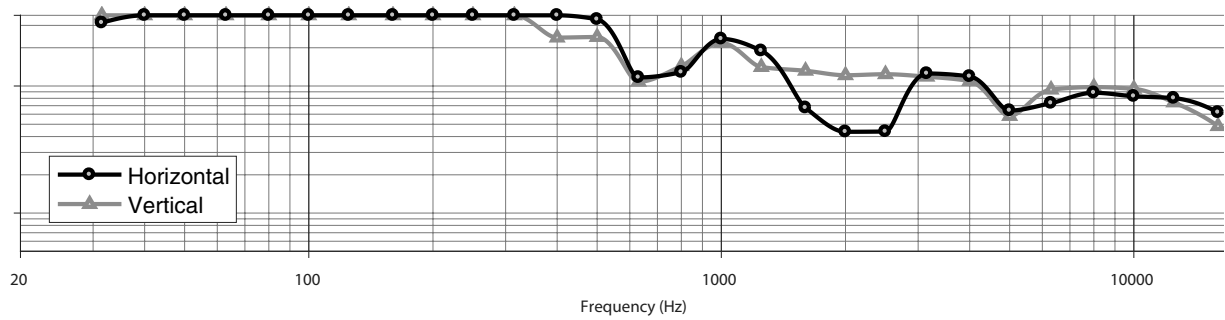

ArenaMatch Utility AMU105

Kompakter Hochleistungslautsprecher zur Vordergrundbeschallung

Frequenzgang

Abstrahlwinkel