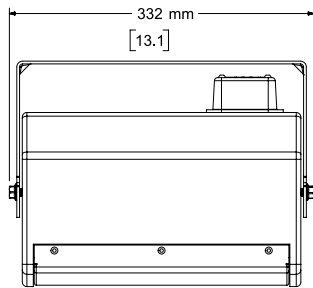

Top View

Rear View
BRACKET ONLY

Front View

Right View
DIMENSIONS APPLY TO BOTH SIDES

Rear View
BRACKET REMOVED FOR CLARITY

Bottom View
BRACKET REMOVED FOR CLARITY

- NOTES:
1. DIMENSIONS ARE IN MILLIMETERS OVER INCHES
 2. WEIGHT APPROX. 6.5kg [14.4lbs] (SPEAKER ONLY)
WEIGHT W/BRACKET 7.4kg [16.4lbs]