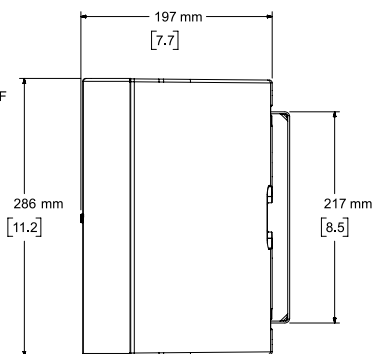

要了解更多规格和应用信息, 请访问 PRO.BOSE.COM。
规格如有更改, 恕不另行通知。2020 年 9 月

DesignMax DM5SE

壁装扬声器

轴上频率响应

阻抗

波束宽度⁶

要了解更多规格和应用信息，请访问 PRO.BOSE.COM。
规格如有更改，恕不另行通知。2020年9月

DesignMax DM5SE

壁装扬声器

尺寸

Top View

Rear View
BRACKET ONLY

Front View
GRILLE REMOVED FOR CLARITY

Right View
DIMENSIONS APPLY TO BOTH SIDES

Rear View
BRACKET/INPUT COVER REMOVED FOR CLARITY

- NOTES:
1. DIMENSIONS ARE IN MILLIMETERS OVER INCHES
 2. WEIGHT APPROX 4.38kg [9.7lbs] (SPEAKER ONLY)
WEIGHT W/BRACKET APPROX 4.75kg [10.5lbs]