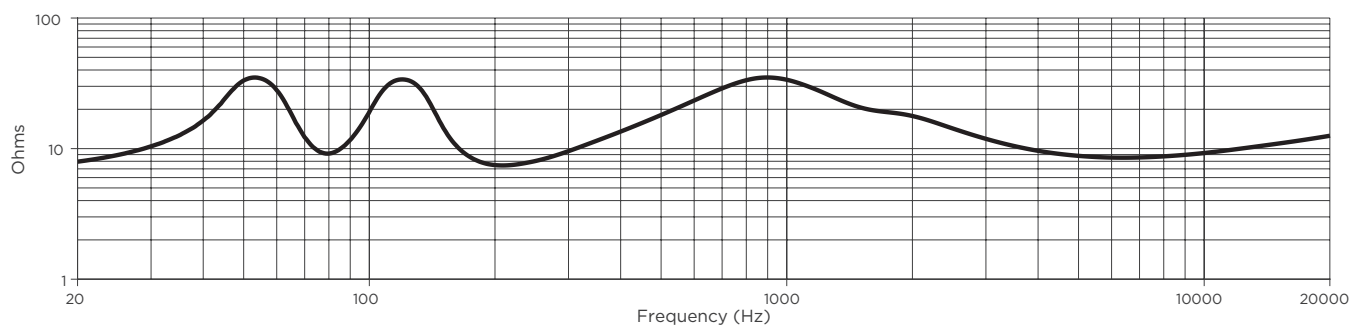

DesignMax DM5SE

壁装扬声器

轴上频率响应

阻抗

波束宽度⁶

要了解更多规格和应用信息，请访问 PRO.BOSE.COM。
规格如有更改，恕不另行通知。2020年9月