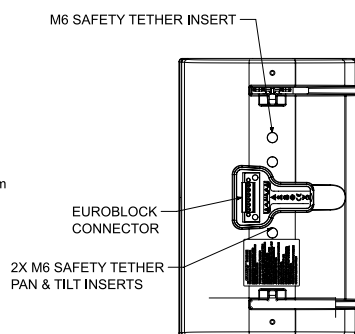

壁装扬声器

尺寸

Top View

Rear View
BRACKET ONLY

Front View
GRILLE REMOVED FOR CLARITY

Right View
DIMENSIONS APPLY TO BOTH SIDES

Rear View
BRACKET/INPUT COVER REMOVED FOR CLARITY

- NOTES:
1. DIMENSIONS ARE IN MILLIMETERS OVER INCHES
 2. WEIGHT APPROX 4.38kg [9.7lbs] (SPEAKER ONLY)
WEIGHT W/BRACKET APPROX 4.75kg [10.5lbs]