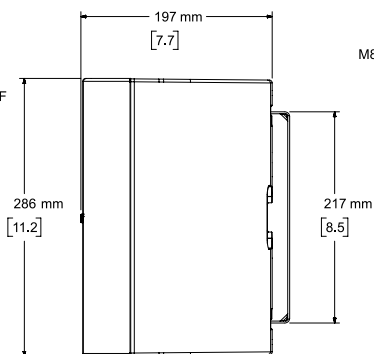

### 尺寸

Top View

Rear View  
BRACKET ONLY

Front View  
GRILLE REMOVED FOR CLARITY

Right View  
DIMENSIONS APPLY TO BOTH SIDES

Rear View  
BRACKET/INPUT COVER REMOVED FOR CLARITY

- NOTES:
1. DIMENSIONS ARE IN MILLIMETERS OVER INCHES
  2. WEIGHT APPROX 4.38kg [9.7lbs] (SPEAKER ONLY)  
WEIGHT W/BRACKET APPROX 4.75kg [10.5lbs]