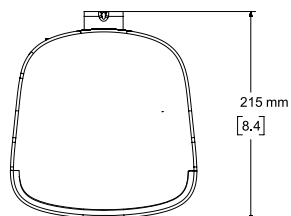

要了解更多规格和应用信息, 请访问 PRO.BOSE.COM。
规格如有更改, 恕不另行通知。2020 年 9 月

DesignMax DM5SE

壁装扬声器

轴上频率响应

阻抗

波束宽度⁶

要了解更多规格和应用信息，请访问 PRO.BOSE.COM。
规格如有更改，恕不另行通知。2020年9月

DesignMax DM5SE

壁装扬声器

尺寸

Top View

Rear View
BRACKET ONLY

Front View
GRILLE REMOVED FOR CLARITY

Right View
DIMENSIONS APPLY TO BOTH SIDES

Rear View
BRACKET/INPUT COVER REMOVED FOR CLARITY

- NOTES:
1. DIMENSIONS ARE IN MILLIMETERS OVER INCHES
 2. WEIGHT APPROX 4.38kg [9.7lbs] (SPEAKER ONLY)
WEIGHT W/BRACKET APPROX 4.75kg [10.5lbs]