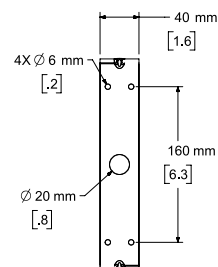

要了解更多规格和应用信息, 请访问 PRO.BOSE.COM。
规格如有更改, 恕不另行通知。2020 年 9 月

DesignMax DM5SE

壁装扬声器

轴上频率响应

阻抗

波束宽度⁶

要了解更多规格和应用信息，请访问 PRO.BOSE.COM。
规格如有更改，恕不另行通知。2020年9月

DesignMax DM5SE

壁装扬声器

尺寸

Top View

Rear View
BRACKET ONLY

Front View
GRILLE REMOVED FOR CLARITY

Right View
DIMENSIONS APPLY TO BOTH SIDES

Rear View
BRACKET/INPUT COVER REMOVED FOR CLARITY

- NOTES:
1. DIMENSIONS ARE IN MILLIMETERS OVER INCHES
 2. WEIGHT APPROX 4.38kg [9.7lbs] (SPEAKER ONLY)
WEIGHT W/BRACKET APPROX 4.75kg [10.5lbs]