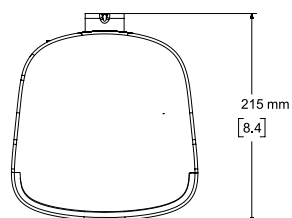

### 波束宽度<sup>6</sup>

要了解更多规格和应用信息，请访问 [PRO.BOSE.COM](http://PRO.BOSE.COM)。  
规格如有更改，恕不另行通知。2020年9月

### 尺寸

Top View

Rear View  
BRACKET ONLY

Front View  
GRILLE REMOVED FOR CLARITY

Right View  
DIMENSIONS APPLY TO BOTH SIDES

Rear View  
BRACKET/INPUT COVER REMOVED FOR CLARITY

- NOTES:
1. DIMENSIONS ARE IN MILLIMETERS OVER INCHES
  2. WEIGHT APPROX 4.38kg [9.7lbs] (SPEAKER ONLY)  
WEIGHT W/BRACKET APPROX 4.75kg [10.5lbs]