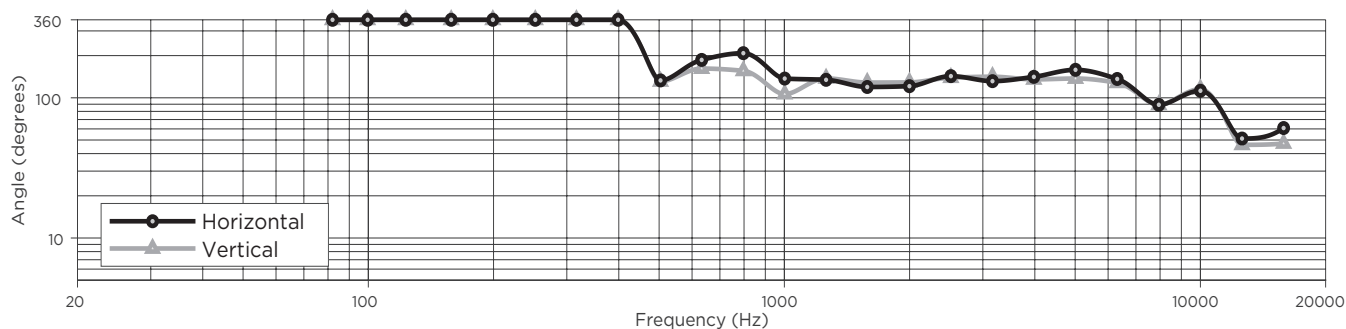

波束宽度⁶

要了解更多规格和应用信息，请访问 PRO.BOSE.COM。
规格如有更改，恕不另行通知。2020年9月