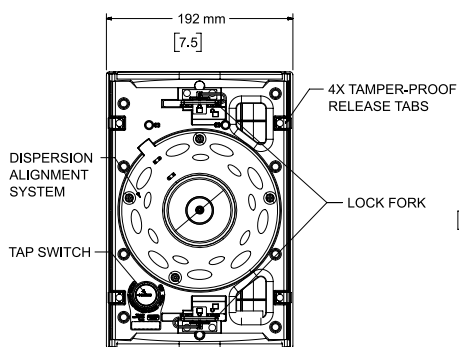

### 尺寸

Top View

Rear View  
BRACKET ONLY

Front View  
GRILLE REMOVED FOR CLARITY

Right View  
DIMENSIONS APPLY TO BOTH SIDES

Rear View  
BRACKET/INPUT COVER REMOVED FOR CLARITY

- NOTES:
1. DIMENSIONS ARE IN MILLIMETERS OVER INCHES
  2. WEIGHT APPROX 4.38kg [9.7lbs] (SPEAKER ONLY)  
WEIGHT W/BRACKET APPROX 4.75kg [10.5lbs]