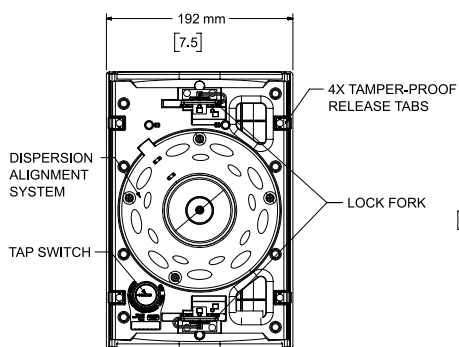

壁装扬声器

尺寸

Top View

Rear View
BRACKET ONLY

Front View
GRILLE REMOVED FOR CLARITY

Right View
DIMENSIONS APPLY TO BOTH SIDES

Rear View
BRACKET/INPUT COVER REMOVED FOR CLARITY

- NOTES:
1. DIMENSIONS ARE IN MILLIMETERS OVER INCHES
 2. WEIGHT APPROX 4.38kg [9.7lbs] (SPEAKER ONLY)
WEIGHT W/BRACKET APPROX 4.75kg [10.5lbs]