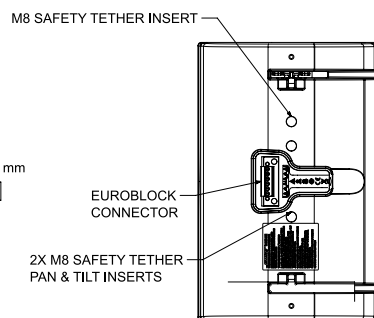

### 尺寸

Top View

Rear View  
BRACKET ONLY

Front View  
GRILLE REMOVED FOR CLARITY

Right View  
DIMENSIONS APPLY TO BOTH SIDES

Rear View  
BRACKET/INPUT COVER REMOVED FOR CLARITY

- NOTES:
1. DIMENSIONS ARE IN MILLIMETERS OVER INCHES
  2. WEIGHT APPROX 4.38kg [9.7lbs] (SPEAKER ONLY)  
WEIGHT W/BRACKET APPROX 4.75kg [10.5lbs]