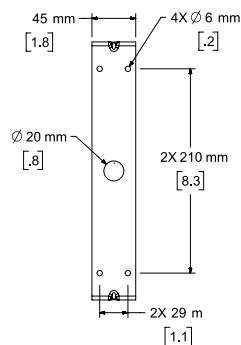

要了解更多规格和应用信息, 请访问 PRO.BOSE.COM。
规格如有更改, 恕不另行通知。2020 年 9 月

DesignMax DM6SE

壁装扬声器

轴上频率响应

阻抗

波束宽度⁶

要了解更多规格和应用信息，请访问 PRO.BOSE.COM。
规格如有更改，恕不另行通知。2020年9月

DesignMax DM6SE

壁装扬声器

尺寸

Top View

Rear View
BRACKET ONLY

Front View
GRILLE REMOVED FOR CLARITY

Right View
DIMENSIONS APPLY TO BOTH SIDES

Rear View
BRACKET/INPUT COVER REMOVED FOR CLARITY

- NOTES:
 1. DIMENSIONS ARE IN MILLIMETERS OVER INCHES
 2. WEIGHT APPROX 5.93kg [13.1lbs] (SPEAKER ONLY)
 WEIGHT W/BACKET APPROX 6.40kg [14.1lbs]