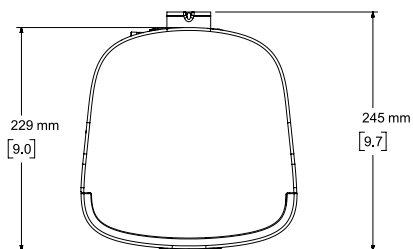

要了解更多规格和应用信息, 请访问 PRO.BOSE.COM。
规格如有更改, 恕不另行通知。2020 年 9 月

DesignMax DM6SE

壁装扬声器

轴上频率响应

阻抗

波束宽度⁶

要了解更多规格和应用信息，请访问 PRO.BOSE.COM。
规格如有更改，恕不另行通知。2020年9月

DesignMax DM6SE

壁装扬声器

尺寸

Top View

Rear View
BRACKET ONLY

Front View
GRILLE REMOVED FOR CLARITY

Right View
DIMENSIONS APPLY TO BOTH SIDES

Rear View
BRACKET/INPUT COVER REMOVED FOR CLARITY

- NOTES:
 1. DIMENSIONS ARE IN MILLIMETERS OVER INCHES
 2. WEIGHT APPROX 5.93kg [13.1lbs] (SPEAKER ONLY)
 WEIGHT W/BACKET APPROX 6.40kg [14.1lbs]