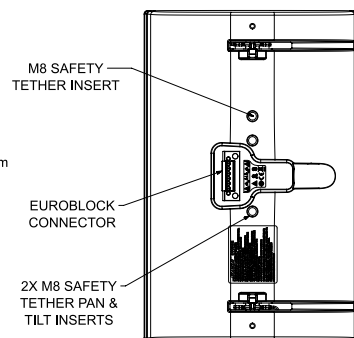

壁装扬声器

尺寸

Top View

Rear View
BRACKET ONLY

Front View
GRILLE REMOVED FOR CLARITY

Right View
DIMENSIONS APPLY TO BOTH SIDES

Rear View
BRACKET/INPUT COVER REMOVED FOR CLARITY

- NOTES:
 1. DIMENSIONS ARE IN MILLIMETERS OVER INCHES
 2. WEIGHT APPROX 5.93kg [13.1lbs] (SPEAKER ONLY)
 WEIGHT W/BACKET APPROX 6.40kg [14.1lbs]