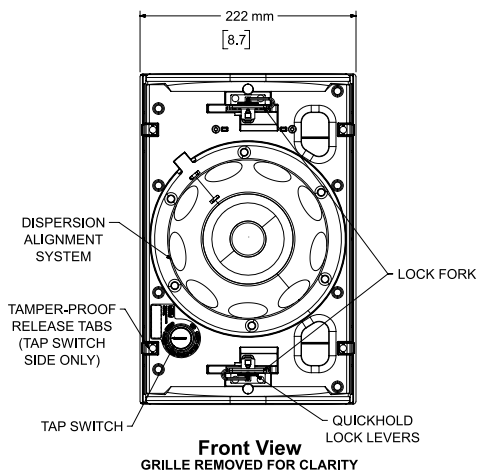

壁装扬声器

尺寸

Top View

Rear View
BRACKET ONLY

Front View
GRILLE REMOVED FOR CLARITY

Right View
DIMENSIONS APPLY TO BOTH SIDES

Rear View
BRACKET/INPUT COVER REMOVED FOR CLARITY

- NOTES:
 1. DIMENSIONS ARE IN MILLIMETERS OVER INCHES
 2. WEIGHT APPROX 5.93kg [13.1lbs] (SPEAKER ONLY)
 WEIGHT W/BACKET APPROX 6.40kg [14.1lbs]