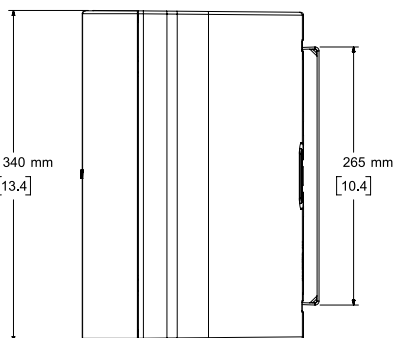

壁装扬声器

尺寸

Top View

Rear View
BRACKET ONLY

Front View
GRILLE REMOVED FOR CLARITY

Right View
DIMENSIONS APPLY TO BOTH SIDES

Rear View
BRACKET/INPUT COVER REMOVED FOR CLARITY

- NOTES:
 1. DIMENSIONS ARE IN MILLIMETERS OVER INCHES
 2. WEIGHT APPROX 5.93kg [13.1lbs] (SPEAKER ONLY)
 WEIGHT W/BACKET APPROX 6.40kg [14.1lbs]