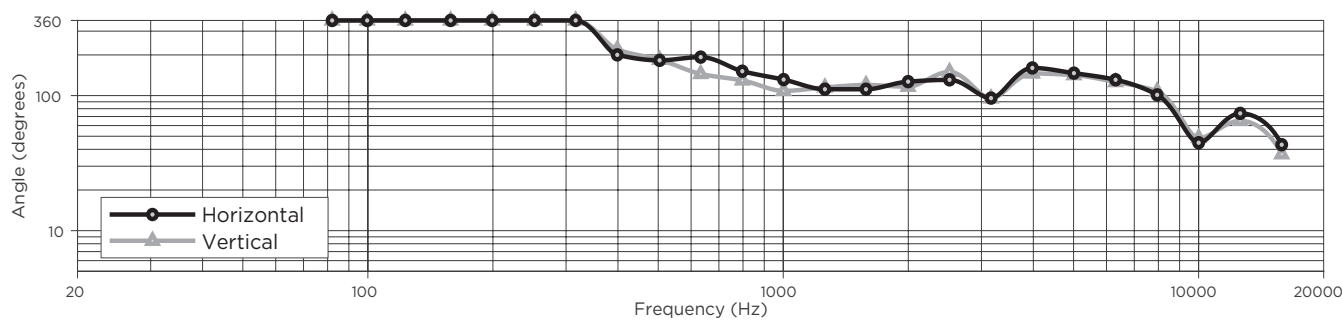

波束宽度⁶

要了解更多规格和应用信息，请访问 PRO.BOSE.COM。
规格如有更改，恕不另行通知。2020年9月