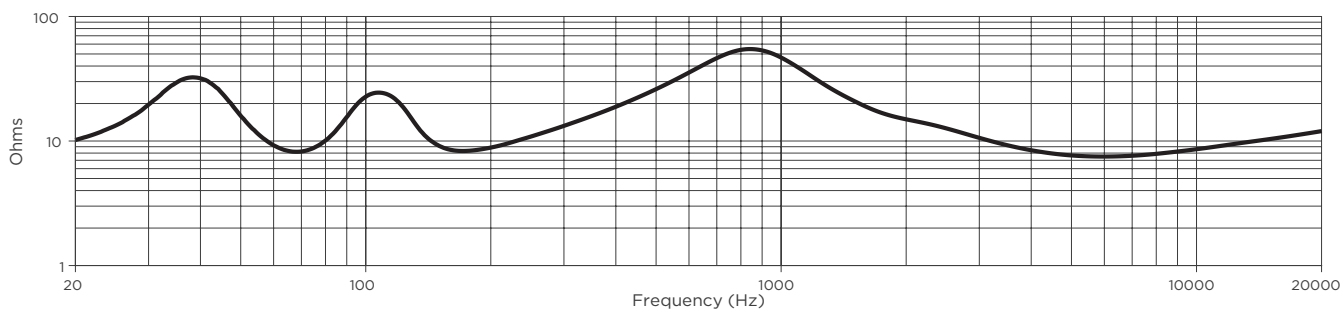

DesignMax DM6SE

壁装扬声器

轴上频率响应

阻抗

波束宽度⁶

要了解更多规格和应用信息，请访问 PRO.BOSE.COM。
规格如有更改，恕不另行通知。2020年9月