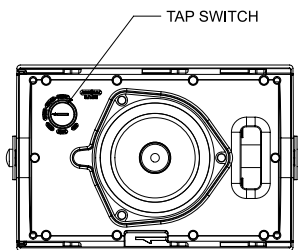

Top View

Rear View
BRACKET ONLY

Front View
GRILLE REMOVED FOR CLARITY

Right View
DIMENSIONS APPLY TO BOTH SIDES

Rear View
BRACKET/CAP REMOVED FOR CLARITY

- NOTES:
1. DIMENSIONS ARE IN MILLIMETERS OVER INCHES
 2. WEIGHT APPROX 3.08kg [6.80lbs] (SPEAKER ONLY)
WEIGHT W/BRACKET APPROX 3.42kg [7.55lbs]