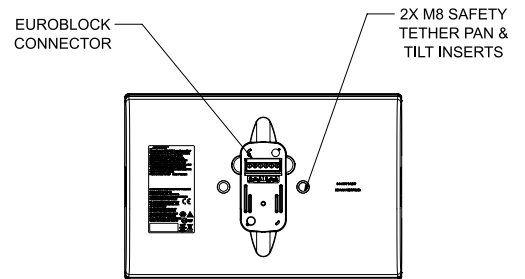

Top View

Rear View
BRACKET ONLY

Front View
GRILLE REMOVED FOR CLARITY

Right View
DIMENSIONS APPLY TO BOTH SIDES

Rear View
BRACKET/CAP REMOVED FOR CLARITY

- NOTES:
1. DIMENSIONS ARE IN MILLIMETERS OVER INCHES
 2. WEIGHT APPROX 3.08kg [6.80lbs] (SPEAKER ONLY)
WEIGHT W/BRACKET APPROX 3.42kg [7.55lbs]