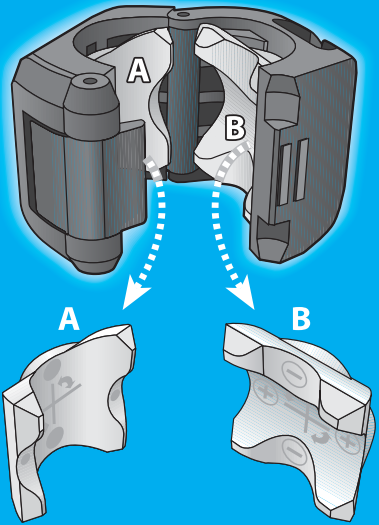

T1 ToneMatch™ audio engine microphone stand bracket

BOSE[®]